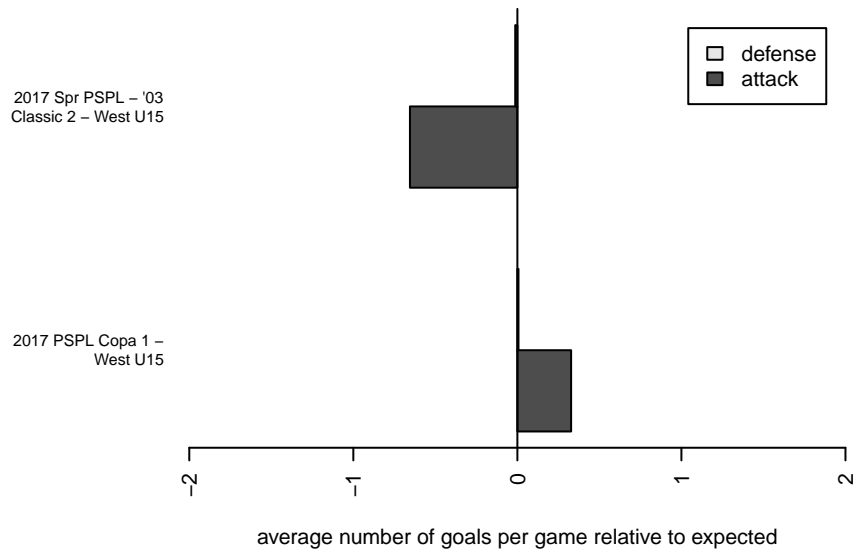

Performance relative to 13 month average