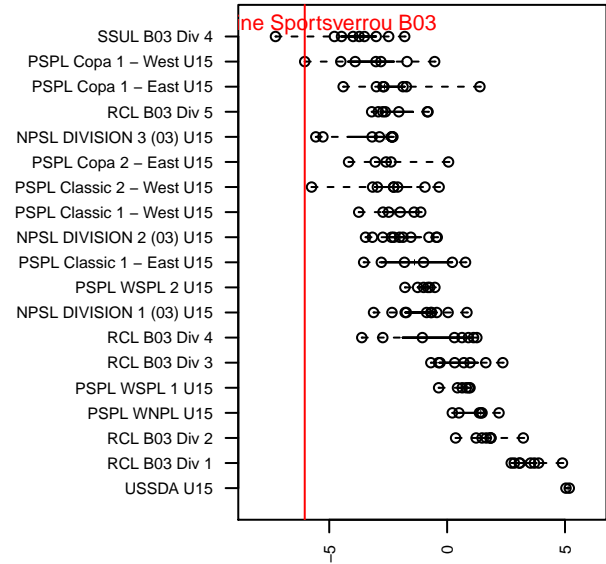

Shoreline Sportsverrou B03

Shoreline Sportsverrou
 Shoreline, WA
 B03 total strength=685
 attack=1.1 defense=0.41
 fall league = PSPL Copa 1 – West U15
 spr league = Spr PSPL – '03 Classic 2 – West I

alt names used:
 Shoreline Sports Club Verrou B03
 Shoreline Sports Club Verrou B03

Venues played:
 2017 PSPL Copa 1 – West U15
 2017 Spr PSPL – '03 Classic 2 – West U15

**attack and defense variance (black dot)
relative to other teams
and top 10 in region**

**attack and defense rating
relative to others at age
and all opponents in last 13 months**