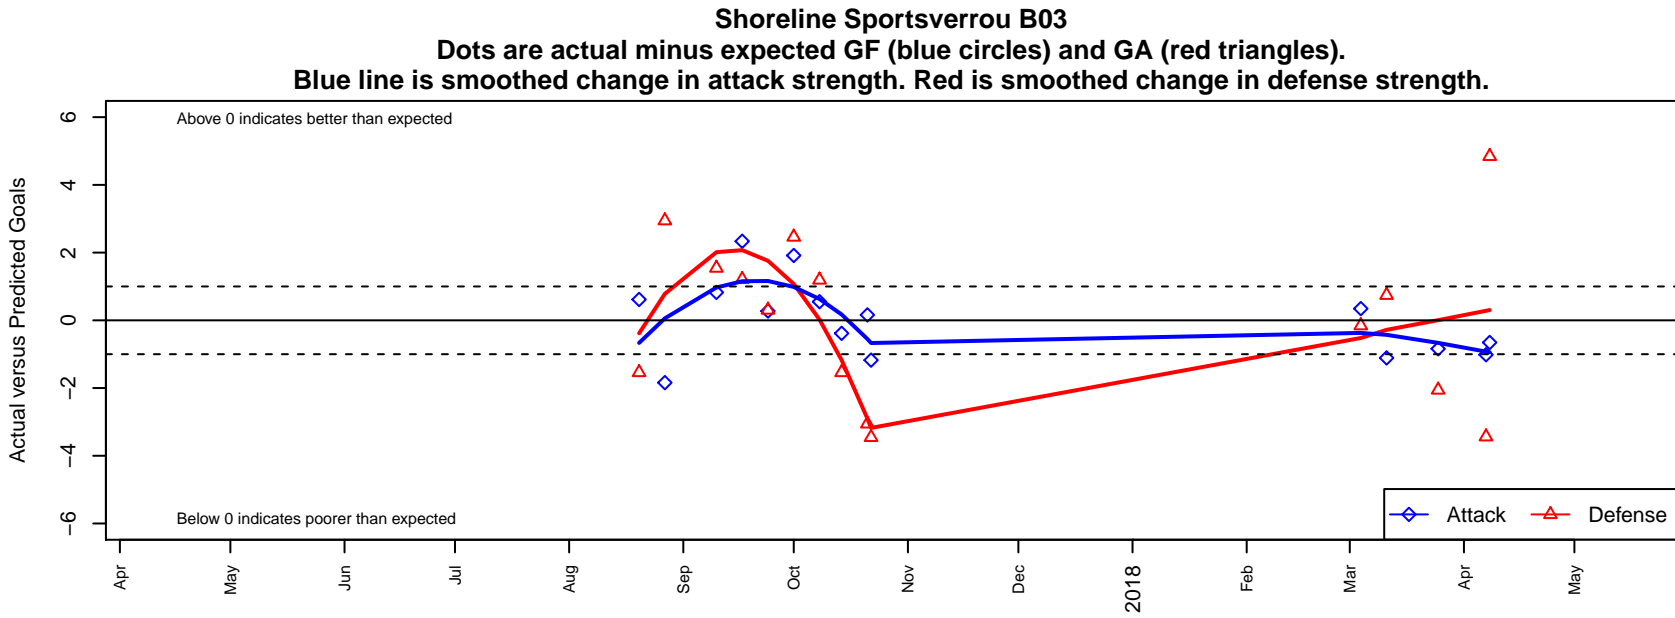

**attack and defense variance (black dot)
relative to other teams
and top 10 in region**

**attack and defense rating
relative to others at age
and all opponents in last 13 months**

Shoreline Sportsverrou B03

Shoreline Sportsverrou
Shoreline, WA
B03 total strength=685
attack=1.1 defense=0.41
fall league = PSPL Copa 1 – West U15
spr league = Spr PSPL – '03 Classic 2 – West I

alt names used:
Shoreline Sports Club Verrou B03
Shoreline Sports Club Verrou B03

Venues played:
2017 PSPL Copa 1 – West U15
2017 Spr PSPL – '03 Classic 2 – West U15