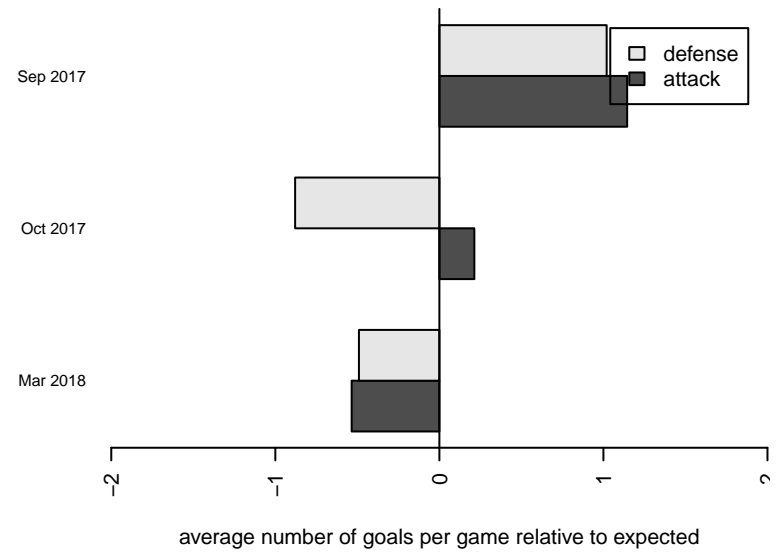

Venues played:
 2017 PSPL Copa 1 – West U15
 2017 Spr PSPL – '03 Classic 2 – West U15

**attack and defense variance (black dot)
relative to other teams
and top 10 in region**

**attack and defense rating
relative to others at age
and all opponents in last 13 months**

Performance relative to 13 month average

Performance relative to 13 month average

date	home		away		venue	pred.home	pred.away
2018-04-08	TC United Navy B03	3	Shoreline Sportsverrou B03	0	2017 Spr PSPL – '03 Classic 2 – West U15	7.84	0.65
2018-04-07	Shoreline Sportsverrou B03	1	FC Bellevue B04	9	2017 Spr PSPL – '03 Classic 2 – West U15	2.02	5.56
2018-03-25	Emerald City FC Blue B03	6	Shoreline Sportsverrou B03	1	2017 Spr PSPL – '03 Classic 2 – West U15	3.94	1.84
2018-03-11	RSA Elite B03	6	Shoreline Sportsverrou B03	0	2017 Spr PSPL – '03 Classic 2 – West U15	6.74	1.11
2018-03-04	Shoreline Sportsverrou B03	1	TC United Navy B03	8	2017 Spr PSPL – '03 Classic 2 – West U15	0.65	7.84
2017-10-22	NPSA Titans Red B03	11	Shoreline Sportsverrou B03	0	2017 PSPL Copa 1 – West U15	7.54	1.18
2017-10-21	Shoreline Sportsverrou B03	2	Emerald City FC Blue B03	7	2017 PSPL Copa 1 – West U15	1.84	3.94
2017-10-14	Shoreline Sportsverrou B03	0	Fuerza FC Academy B03	15	2017 PSPL Copa 1 – West U15	0.38	13.46
2017-10-08	Shoreline Sportsverrou B03	1	Highline Premier Heat Blue B03	6	2017 PSPL Copa 1 – West U15	0.45	7.19
2017-10-01	Impact FC Black B03	5	Shoreline Sportsverrou B03	3	2017 PSPL Copa 1 – West U15	7.46	1.08
2017-09-24	Seattle Celtic White B03	6	Shoreline Sportsverrou B03	2	2017 PSPL Copa 1 – West U15	6.31	1.73
2017-09-17	Shoreline Sportsverrou B03	3	LASC Guerreros B03	6	2017 PSPL Copa 1 – West U15	0.66	7.21
2017-09-10	Shoreline Sportsverrou B03	2	NPSA Titans Red B03	6	2017 PSPL Copa 1 – West U15	1.18	7.54
2017-08-27	Emerald City FC Blue B03	1	Shoreline Sportsverrou B03	0	2017 PSPL Copa 1 – West U15	3.94	1.84
2017-08-20	Fuerza FC Academy B03	15	Shoreline Sportsverrou B03	1	2017 PSPL Copa 1 – West U15	13.46	0.38